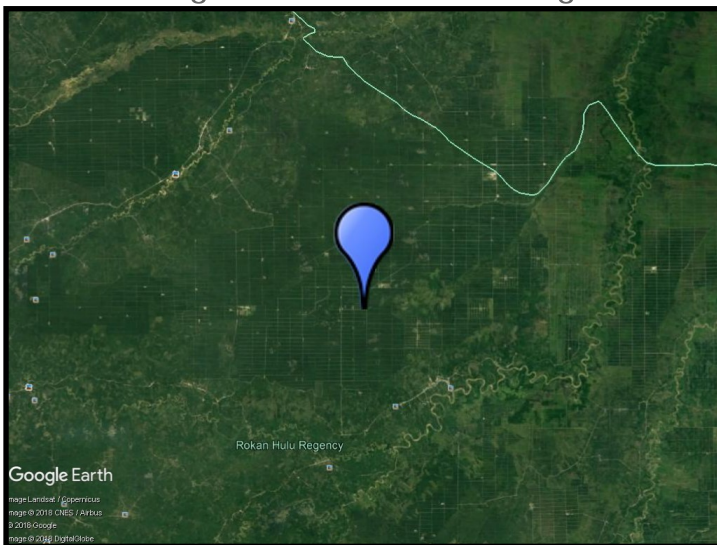

Perdana Intisawit Perkasa-1 Mill

Company: PT Perdana Intisawit Perkasa ([First Resources](#))
Location: Rokan Hulu Regency, Riau Province, INDONESIA
Coordinates: 1.14061 100.49442

Sustainability and Traceability Report
Reporting period July - December 2019

Certified palm oil supply

A. ISCC Certification*

Certification: [ISCC EU](#)

Certified Estate	Location	Certificate
Perdana Intisawit Perkasa-1	1.14061 100.49442	ISCC EU

B. RSPO Certification

Certification Type: N/A

Audit Report: N/A

Mill Production

Capacity: 90 tons/hour

Certified Volume: N/A

* This mill may be supplied by estates via Mass Balance.

Satellite image of the area surrounding the mill

View this mill in [Google Maps](#).

Sustainability - deeply embedded in Neste's everyday business.

All palm oil we have used has been fully traceable to the plantation level since 2007, and 100% certified since 2013. We do not own any oil palm plantations, or operate any palm oil refineries. Instead, we source palm oil from carefully selected suppliers in Malaysia and Indonesia that are committed to certification and sustainability.

www.neste.com/sustainability

NESTE